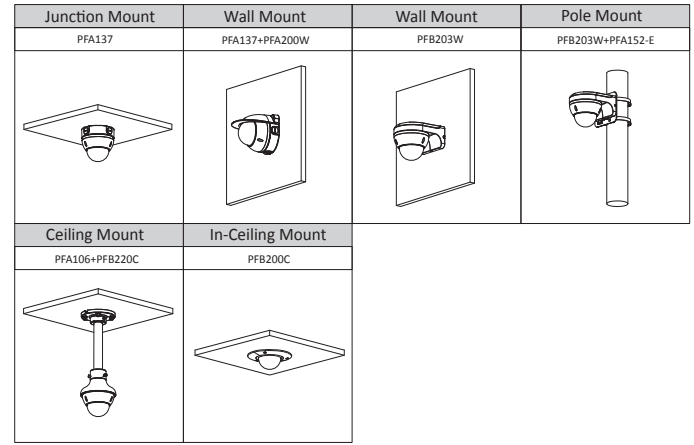

Mobile Phone	IOS; Android
Certification	
Certifications	CE-LVD: EN62368-1 CE-EMC: Electromagnetic Compatibility Directive 2014/30/EU FCC: 47 CFR FCC Part 15, Subpart B UL/CUL: UL60950-1 CAN/CSA C22.2 No.60950-1-07
Port	
Audio Input	1 channel (RCA port)
Audio Output	1 channel (RCA port)
Alarm Input	1 channel In: 5mA 5V DC
Alarm Output	1 channel Out: 300mA 12V DC
Power	
Power Supply	12 V DC/PoE (802.3af)
Power Consumption	< 7.4 W
Environment	
Operating Conditions	-30 °C to +60 °C (-22 °F to +140 °F)/less than ≤ 95% RH
Storage Temperature	-40 °C to +60 °C (-40 °F to +140 °F)
Protection	IP67; IK10
Structure	
Casing	Metal
Dimensions	Φ122 mm × 88.9 mm (Φ4.80" × 3.50")
Net Weight	0.47 kg (1.1 lb)
Gross Weight	0.63 kg (1.4 lb)

Ordering Information		
Type	Part Number	Description
8MP Camera	DH-IPC-HDBW2831RP-ZAS-S2	8MP Lite IR Vari-focal Dome Network Camera,PAL
	DH-IPC-HDBW2831RN-ZAS-S2	8MP Lite IR Vari-focal Dome Network Camera,NTSC
Accessories (optional)	PFA137	Junction Box
	PFB203W	Wall Mount
	PFA152-E	Pole Mount
	PFA200W	Rain Shade
	PFA106	Mount Adapter
	PFB220C	Ceiling Mount
	PFB200C	In-Ceiling Mount
	PFM321D	DC12 V 1A Power Adapter
	LR1002-1ET/1EC	Single-port Long Reach Ethernet over Coax Extender
	PFM900-E	Integrated Mount Tester
	PFM114	TLC SD Card

Accessories

Optional: