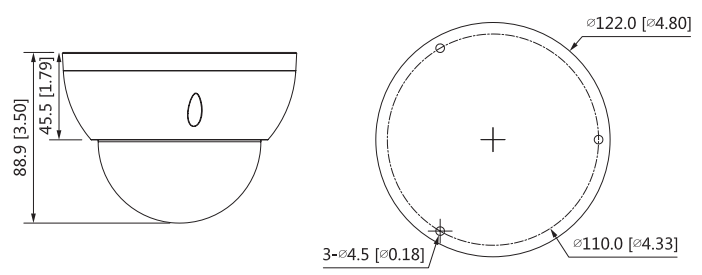

Dimensions (mm[inch])

Rev 001.001 © 2021 Dahua. All rights reserved. Design and specifications are subject to change without notice. Pictures in the document are for reference only, and the actual product shall prevail.